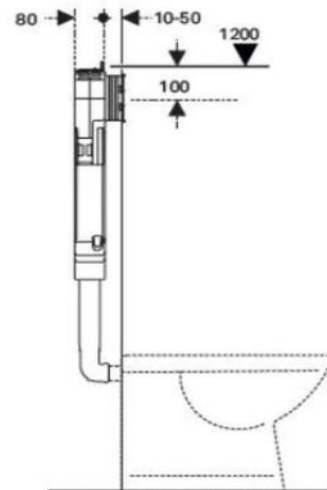

## SPECIFICATIONS

WELS: 4 Star - 4.5L/3L (3.4L Average Flush)