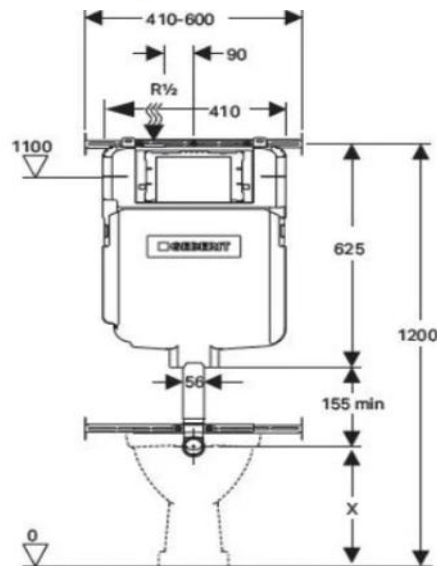

## SPECIFICATIONS

WELS: 4 Star - 4.5L/3L (3.4L Average Flush)